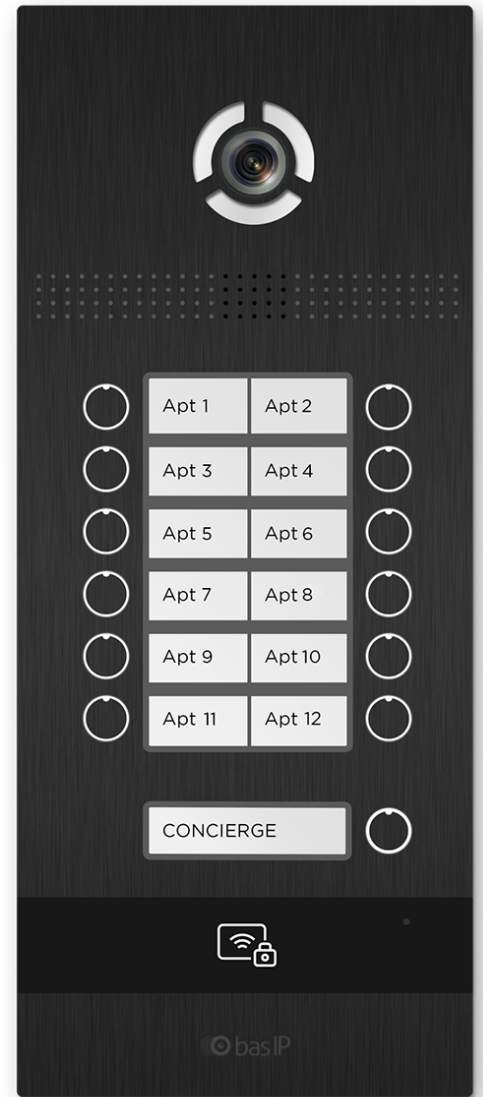

### BI-02FB

EAN: 5060514913123 (BLACK)  
 EAN: 5060514913130 (GOLD)  
 EAN: 5060514913116 (SILVER)

### BI-08FB

EAN: 5060514913178 (BLACK)  
 EAN: 5060514913185 (GOLD)  
 EAN: 5060514913192 (SILVER)

### BI-12FB

EAN: 5060514913208 (BLACK)  
 EAN: 5060514913215 (GOLD)  
 EAN: 5060514913222 (SILVER)

The unique multi-apartment entrance panel has a stylish design.

Panel is available in gold, silver and black colours. It is equipped with a wide-angle camera and supports BAS-IP UKEY mobile access. Using this panel, it is possible to make direct calls to both internal monitors and the concierge. The device fits perfectly into the interior of a small office or cottage.

## Main features

- Panel type: Multi-apartment.
- Display: No.
- Keypad: Backlight mechanical buttons.
- Camera: 1/4".
- Angle: 90° horizontal x 64° vertical.
- Resolution: 2 Mp.
- Output video: HD (1280 × 720), H.264 Main Profile.
- Night backlight: 6 LEDs.
- Light sensitivity: 0,01 Lux.
- Protection class: IP65.
- Working temperature: -40 — +65 °C.
- Power consumption: 6,5 W, in standby — 3,6 W.
- Power supply: PoE + 12 V DC.
- Body: Aluminium alloy.
- Colors: Silver, gold, black.
- Dimensions for installation: 141 × 359 × 58 mm.
- Size of the panel: 158 × 379 × 49 mm.
- Installation: Flush, surface with BR-AA12 Bracket.