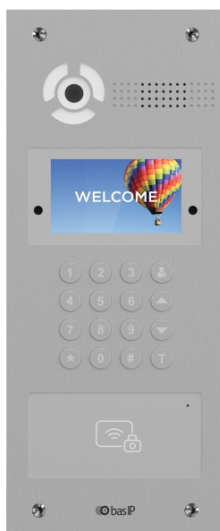

OUTDOOR PANEL

AA-07FB

EAN: 5060514914373 (SILVER)

AA-07FB SILVER multi-apartment metal entrance panel is just perfect for office buildings, apartment complexes, and cottage settlements.

The discussed model incorporates vandal-proof metal mechanical buttons. Thanks to the additional illumination of the buttons, it will be easier for the user to dial the number of the apartment even at night.

SILVER

Main features

- Panel type: Multi-apartment.
- Display: 4.3" TFT, color with backlight.
- Keypad: Backlight mechanical buttons.
- Camera: 1/4".
- Angle: 80° horizontal x 54° vertical.
- Resolution: 2 Mp.
- Output video: HD (1280 × 720), H.264 Main Profile.
- Night backlight: 6 LEDs.
- Light sensitivity: 0,01 LuX.
- Protection class: IP65.
- Working temperature: -40 — +65 °C.
- Power consumption: 6,5 W, in standby — 3,6 W.
- Power supply: +12 V DC.
- Body: Aluminium alloy.
- Colors: Silver.
- Dimensions for installation: 141 × 351 × 60 mm.
- Size of the panel: 155 × 375 × 55 mm.
- Installation: Flush, surface with BR-AA bracket.

Functionality

- Interface: Multi-language graphical and WEB interface.
- Lock opening:
 - Face Recognition Identification
 - By means of a monitor
 - By the code
 - By an access card
 - From the BAS-IP Intercom application
 - From the BAS-IP UKEY application
 - From API
- Access control integration: WIEGAND-26+ output
- Shortcut buttons: Concierge button.
- Number of call melodies: 4 polyphonic melodies, ability to customize melodies for different actions.
- Authentication: Separate password for settings, WEB - interface and RTSP stream.
- Talking mode: Full duplex.
- Additionally:
 - Software Link support
 - SIP P2P
 - Built-in relay
 - Proximity sensor
 - Open API