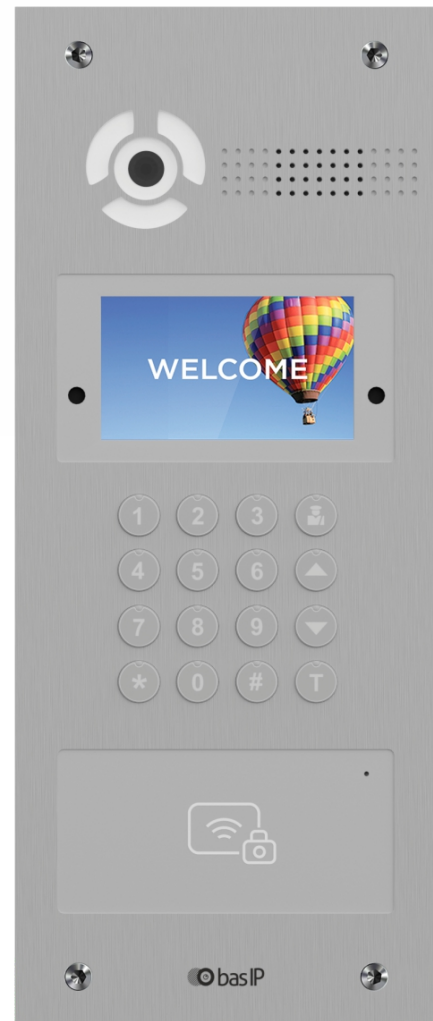

OUTDOOR PANEL

AA-07FB

EAN: 5060514914373 (SILVER)

AA-07FB SILVER multi-apartment metal entrance panel is just perfect for office buildings, apartment complexes, and cottage settlements.

The discussed model incorporates vandal-proof metal mechanical buttons. Thanks to the additional illumination of the buttons, it will be easier for the user to dial the number of the apartment even at night.

SILVER

Main features

- Panel type: Multi-apartment.
- Display: 4.3" TFT, color with backlight.
- Keypad: Backlight mechanical buttons.
- Camera: 1/4".
- Angle: 80° horizontal x 54° vertical.
- Resolution: 2 Mp.
- Output video: HD (1280 × 720), H.264 Main Profile.
- Night backlight: 6 LEDs.
- Light sensitivity: 0,01 LuX.
- Protection class: IP65.
- Working temperature: -40 — +65 °C.
- Power consumption: 6,5 W, in standby — 3,6 W.
- Power supply: +12 V DC.
- Body: Aluminium alloy.
- Colors: Silver.
- Dimensions for installation: 141 × 351 × 60 mm.
- Size of the panel: 155 × 375 × 55 mm.
- Installation: Flush, surface with BR-AA bracket.

Functionality

- Interface: Multi-language graphical and WEB interface.
- Lock opening:
 - Face Recognition Identification
 - By means of a monitor
 - By the code
 - By an access card
 - From the BAS-IP Intercom application
 - From the BAS-IP UKEY application
 - From API
- Access control integration: WIEGAND-26+ output
- Shortcut buttons: Concierge button.
- Number of call melodies: 4 polyphonic melodies, ability to customize melodies for different actions.
- Authentication: Separate password for settings, WEB - interface and RTSP stream.
- Talking mode: Full duplex.
- Additionally:
 - Software Link support
 - SIP P2P
 - Built-in relay
 - Proximity sensor
 - Open API