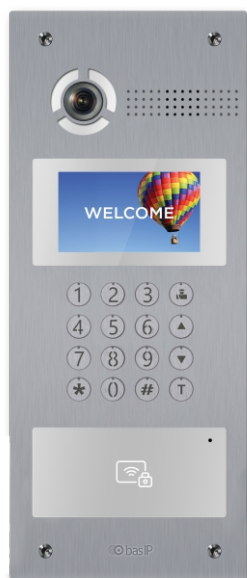

# AA-07BD

EAN: 5060514914328 (SILVER)

AA-07BD SILVER multi-apartment metal entrance panel is just perfect for office buildings, apartment complexes, and cottage settlements.

The discussed model incorporates vandal-proof metal mechanical buttons. Thanks to the additional illumination of the buttons, it will be easier for the user to dial the number of the apartment even at night.

## Main features

- Panel type: Multi-apartment.
- Display: 4.3" TFT, color with backlight.
- Keypad: Backlight mechanical buttons.
- Camera: 1/3".
- Angle: 90° horizontal x 56° vertical.
- Resolution: 1 Mp.
- Output video: HalfHD (1280x720), H.264 Main Profile.
- Night backlight: 6 LEDs.
- Light sensitivity: 0,01 LuX.
- Protection class: IP65.
- Working temperature: -40 — +65 °C.
- Power consumption: 6,5 W, in standby — 3,5 W.
- Power supply: +12 V DC (+12% -6%).
- Body: Aluminium alloy.
- Colors: Silver.
- Dimensions for installation: 141 × 351 × 61 mm.
- Size of the panel: 155 × 375 × 52 mm.
- Installation: Flush, surface with BR-AA7 STAINLESS bracket.

## Functionality

- Interface: Multi-language graphical and WEB interface.
- Lock opening:
  - By means of a monitor
  - By the code
  - By an access card
  - From the BAS-IP Intercom application
  - From the BAS-IP UKEY application
  - From API
- Access control integration: WIEGAND-26/32/34/37/40/42/56/58/64 output
- Shortcut buttons: Concierge button.
- Authentication: Separate password for settings, WEB - interface and RTSP stream.
- Talking mode: Full duplex.
- Additionally:
  - Software Link support
  - SIP P2P
  - Built-in relay
  - Open API