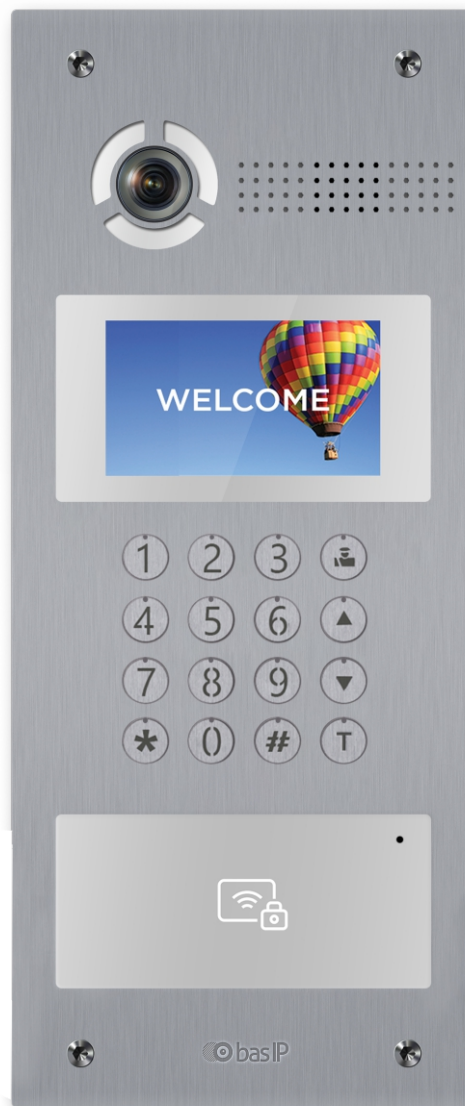

# AA-07BD

EAN: 5060514914328 (SILVER)

AA-07BD SILVER multi-apartment metal entrance panel is just perfect for office buildings, apartment complexes, and cottage settlements.

The discussed model incorporates vandal-proof metal mechanical buttons. Thanks to the additional illumination of the buttons, it will be easier for the user to dial the number of the apartment even at night.

SILVER

## Main features

- Panel type: Multi-apartment.
- Display: 4.3" TFT, color with backlight.
- Keypad: Backlight mechanical buttons.
- Camera: 1/3".
- Angle: 90° horizontal x 56° vertical.
- Resolution: 1 Mp.
- Output video: HalfHD (1280x720), H.264 Main Profile.
- Night backlight: 6 LEDs.
- Light sensitivity: 0,01 LuX.
- Protection class: IP65.
- Working temperature: -40 — +65 °C.
- Power consumption: 6,5 W, in standby — 3,5 W.
- Power supply: +12 V DC (+12% -6%).
- Body: Aluminium alloy.
- Colors: Silver.
- Dimensions for installation: 141 × 351 × 61 mm.
- Size of the panel: 155 × 375 × 52 mm.
- Installation: Flush, surface with BR-AA7 STAINLESS bracket.

## Functionality

- Interface: Multi-language graphical and WEB interface.
- Lock opening:
  - By means of a monitor
  - By the code
  - By an access card
  - From the BAS-IP Intercom application
  - From the BAS-IP UKEY application
  - From API
- Access control integration: WIEGAND-26/32/34/37/40/42/56/58/64 output
- Shortcut buttons: Concierge button.
- Authentication: Separate password for settings, WEB - interface and RTSP stream.
- Talking mode: Full duplex.
- Additionally:
  - Software Link support
  - SIP P2P
  - Built-in relay
  - Open API